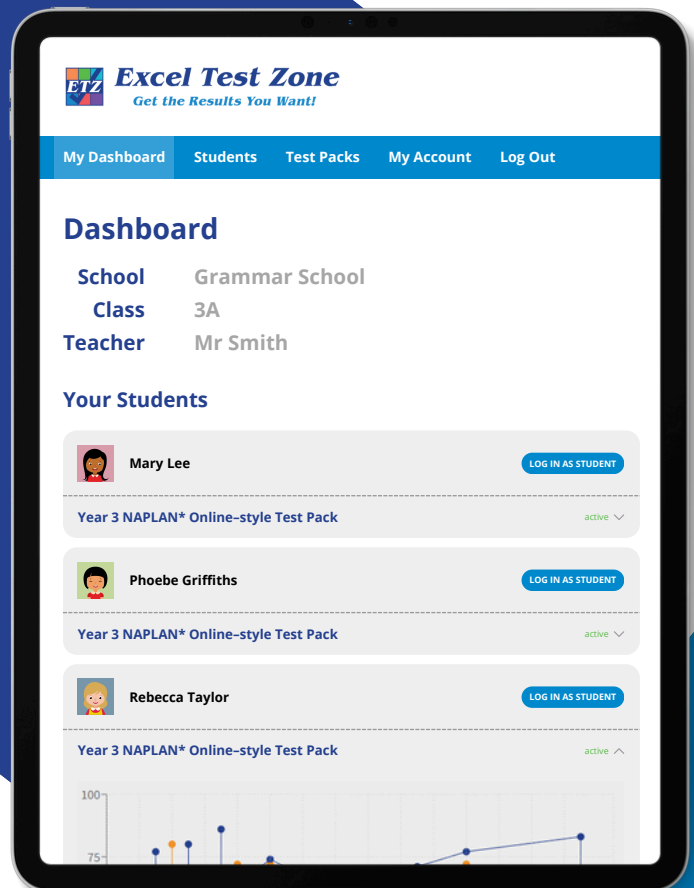

# Excel Test Zone for Schools

Set your students up for  
success with Online NAPLAN  
and Assessment Tests!

**Excel Test Zone**

## Welcome to *Excel Test Zone*

*Excel Test Zone* is an online testing platform that helps teachers deliver curriculum-aligned content and streamline assessments. Available for Years 1 to 9, we offer **NAPLAN\*-style** and **Online Assessment Tests**.